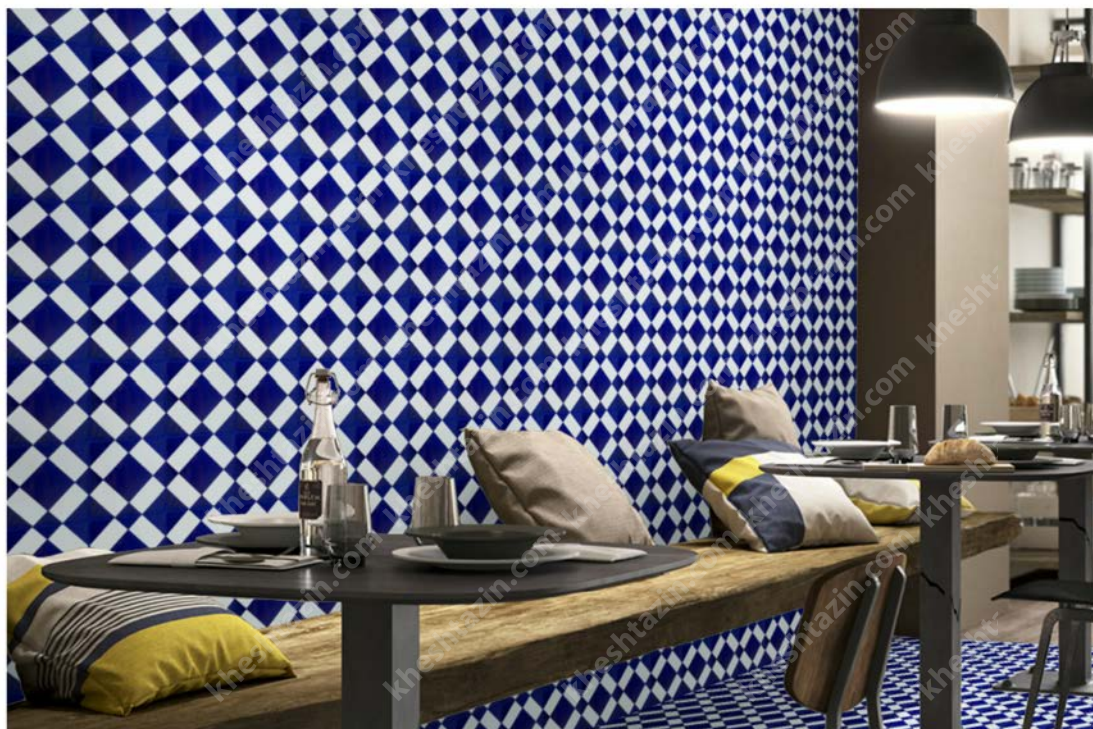

20.20 GP-103

20x20cm  
Finish: Matt  
Code:1039

20.20 GP-103

20x20cm  
Finish: Matt  
Code:1039

20.20 GP-103

20x20cm  
Finish: Matt  
Code:1039

20.20 GP-103

20x20cm  
Finish: Matt  
Code:1039

20.20 GP-103

20x20cm  
Finish: Matt  
Code:1039

20.20 GP-103

20x20cm  
Finish: Matt  
Code:1039