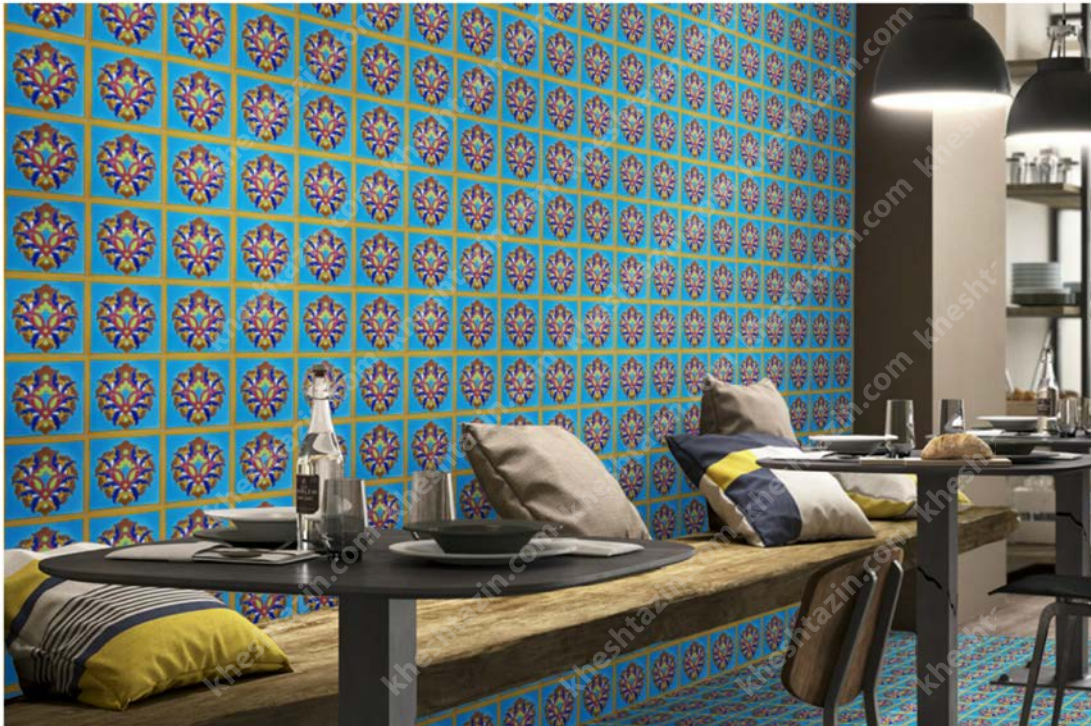

kheshtazin.com

20.20 TP-103

20x20cm
Finish: Matt
Code:1028