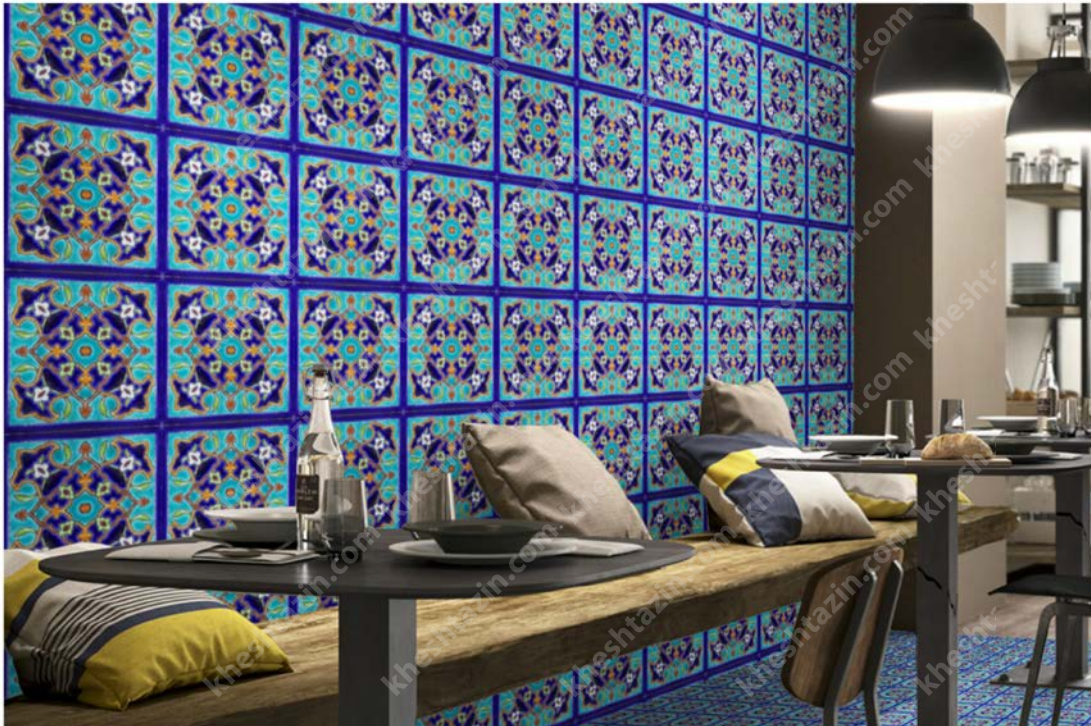

kheshtazin.com

40.40 TP

40x40cm
Finish: Matt
Code:1085

20.20 TP

20x20cm
Finish: Matt
Code:1086