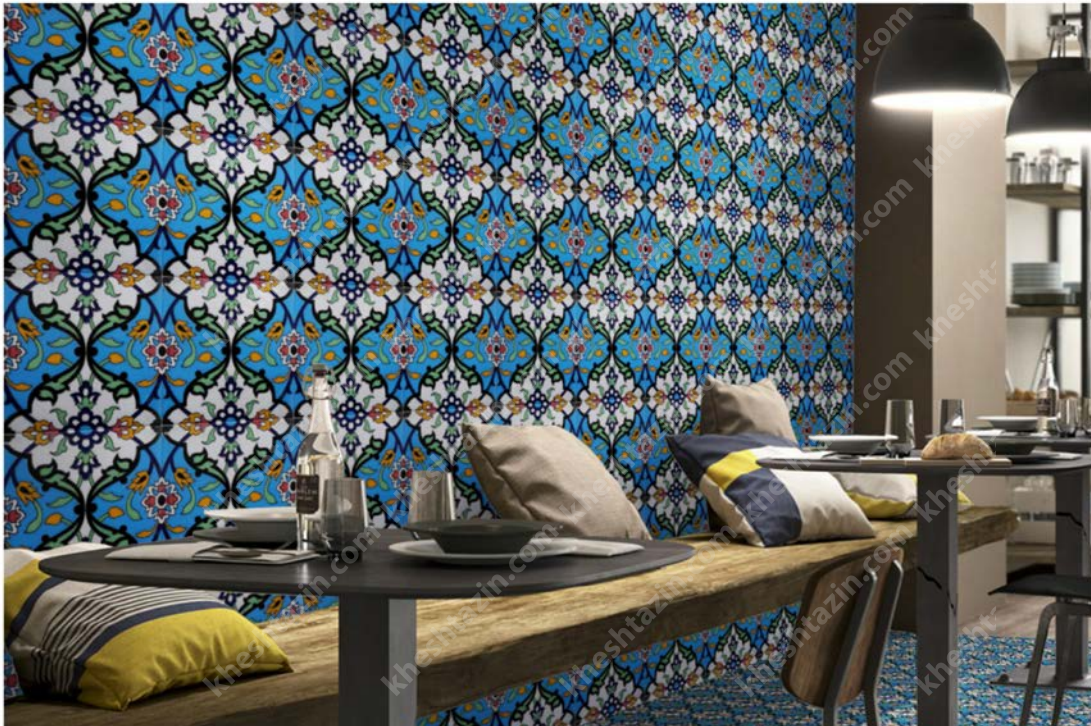

kheshtazin.com

40.40 TP

40x40cm
Finish: Matt
Code:1075

20.20 TP

20x20cm
Finish: Matt
Code:1076