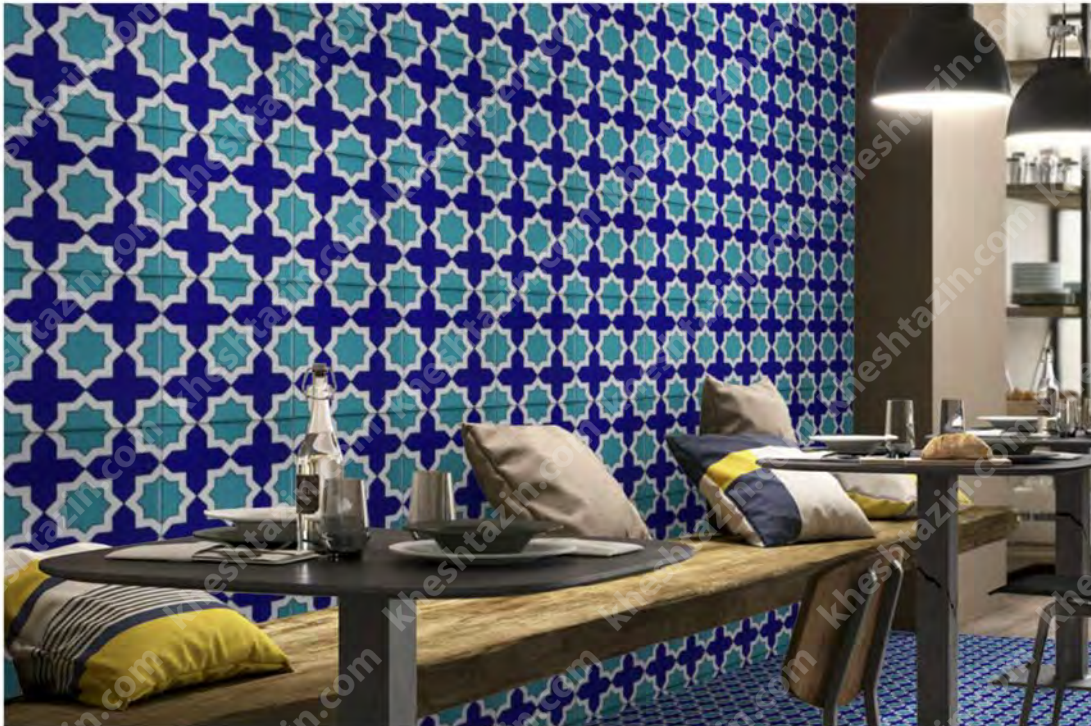

kheshtazin.com

40.40 GP

40x40cm
Finish: Matt
Code:1069

20.20 GP

20x20cm
Finish: Matt
Code:1070