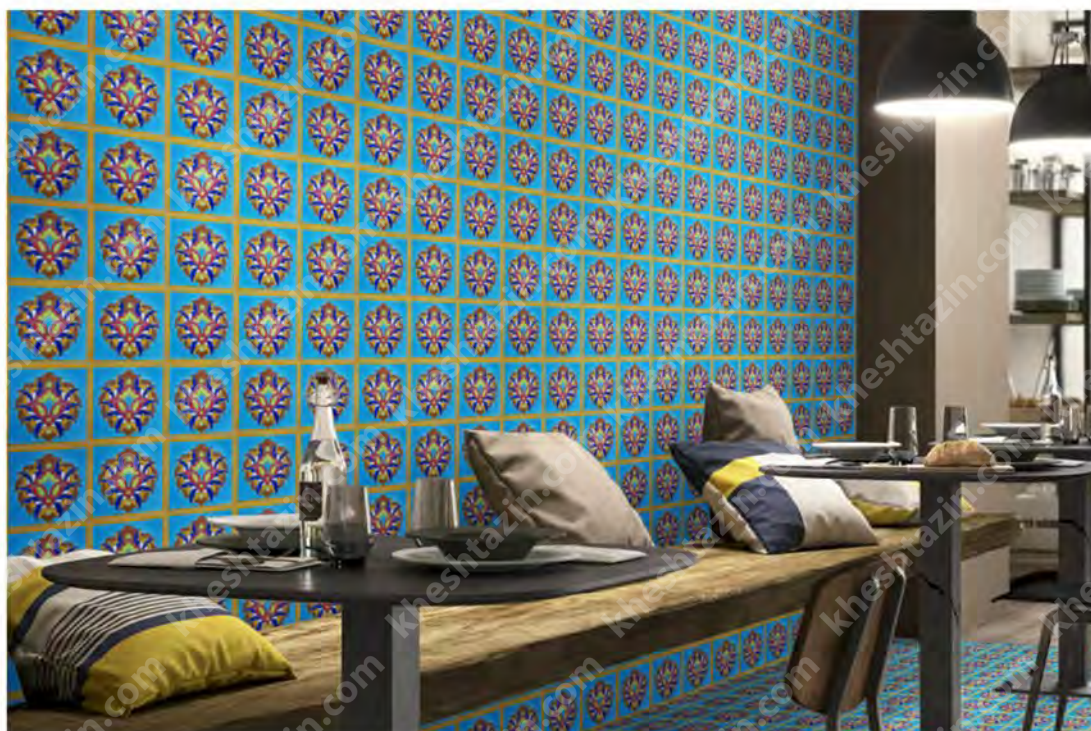

20.20 TP-103

20x20cm
Finish: Matt
Code:1028