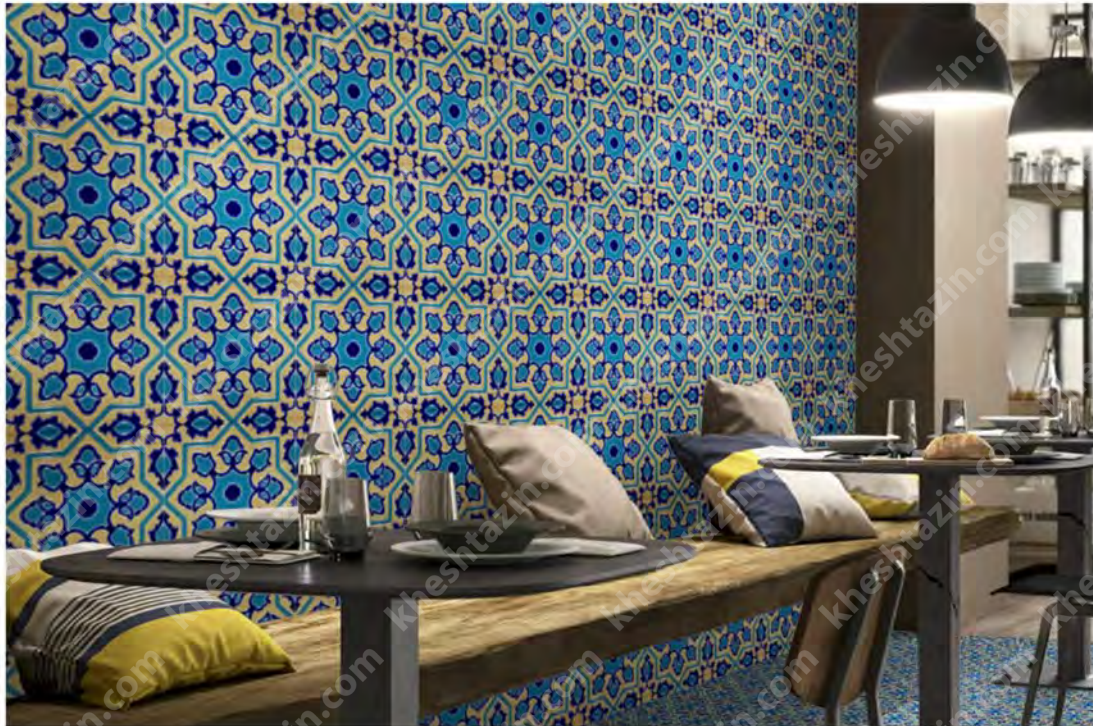

kheshtazin.com

40.40 TP

40x40cm
Finish: Matt
Code:1077

20.20 TP

20x20cm
Finish: Matt
Code:1078