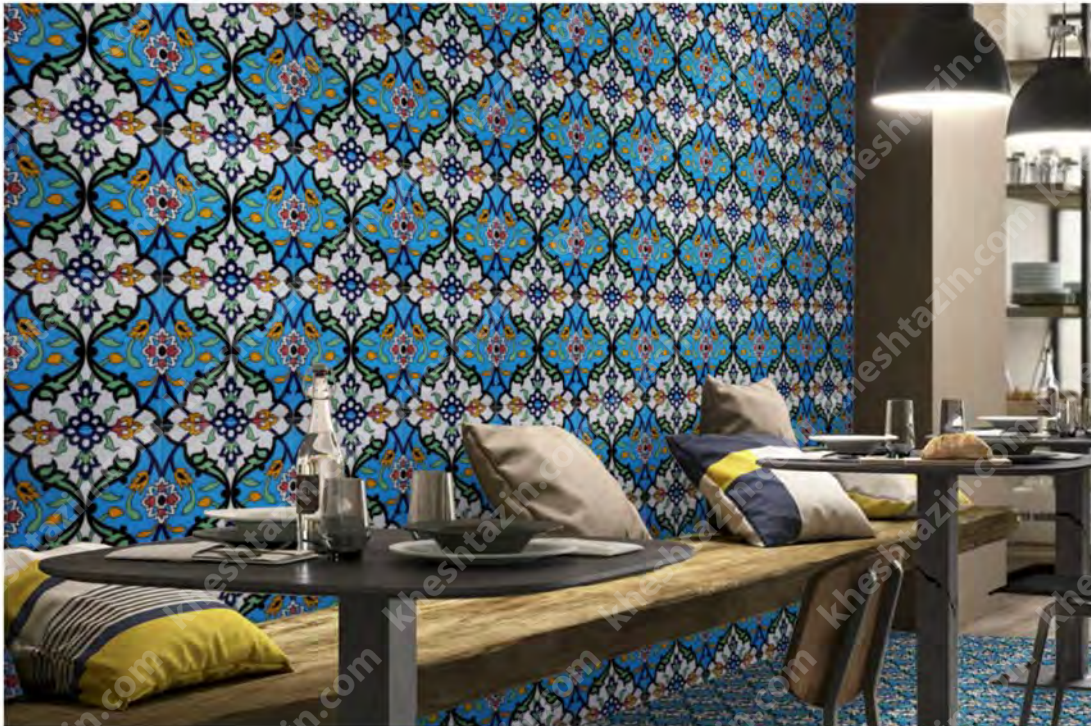

kheshtazin.com

40.40 TP

40x40cm
Finish: Matt
Code:1073

20.20 TP

20x20cm
Finish: Matt
Code:1074

kheshtazin.com

40.40 TP

40x40cm
Finish: Matt
Code:1075