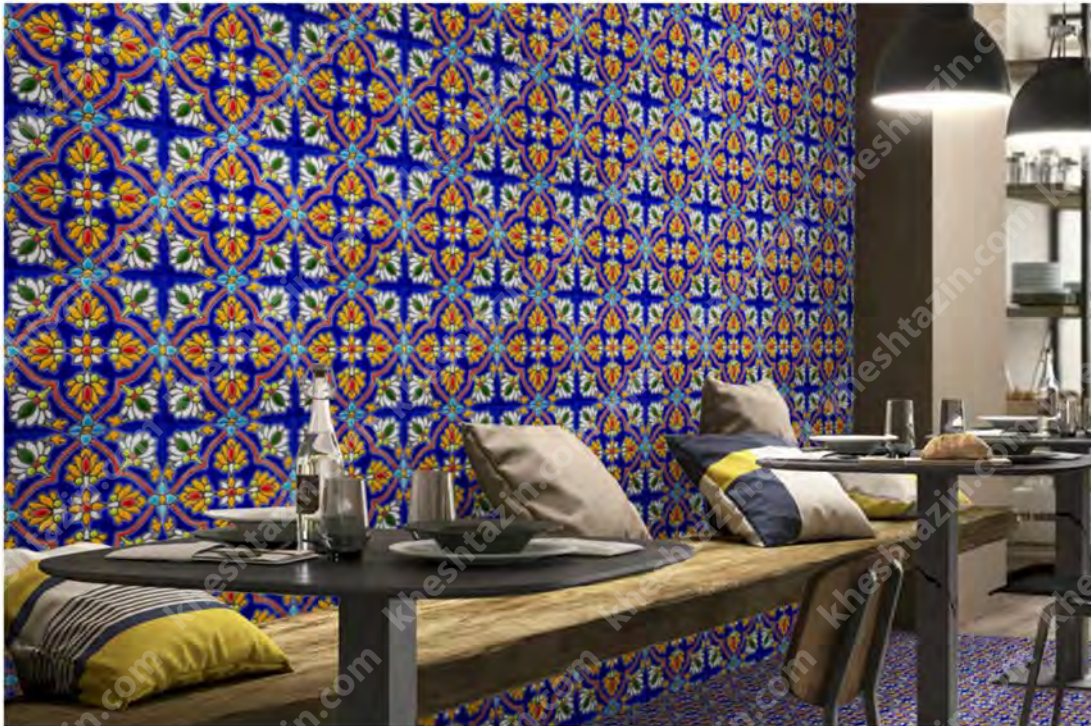

kheshtazin.com

40.40 TP

40x40cm
Finish: Matt
Code:1126

20.20 TP

20x20cm
Finish: Matt
Code:1127